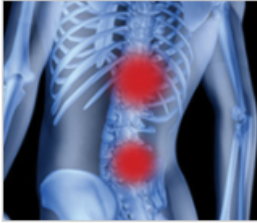

ChurchFurnitureCanada.ca

1133 Haist Street FONTHILL, ON L0S 1E2
Home Office 905-228-2161 Fax 905-892-0134 Toll-Free 1-877-469-3017

Not All Chairs Are Created Equal

WHAT IS THE COMFORT LEVEL AFTER 20 MINUTES?

All Summit Series of Church Chairs give you 1½" of foam and lumbar support on the back, for sustained comfort.